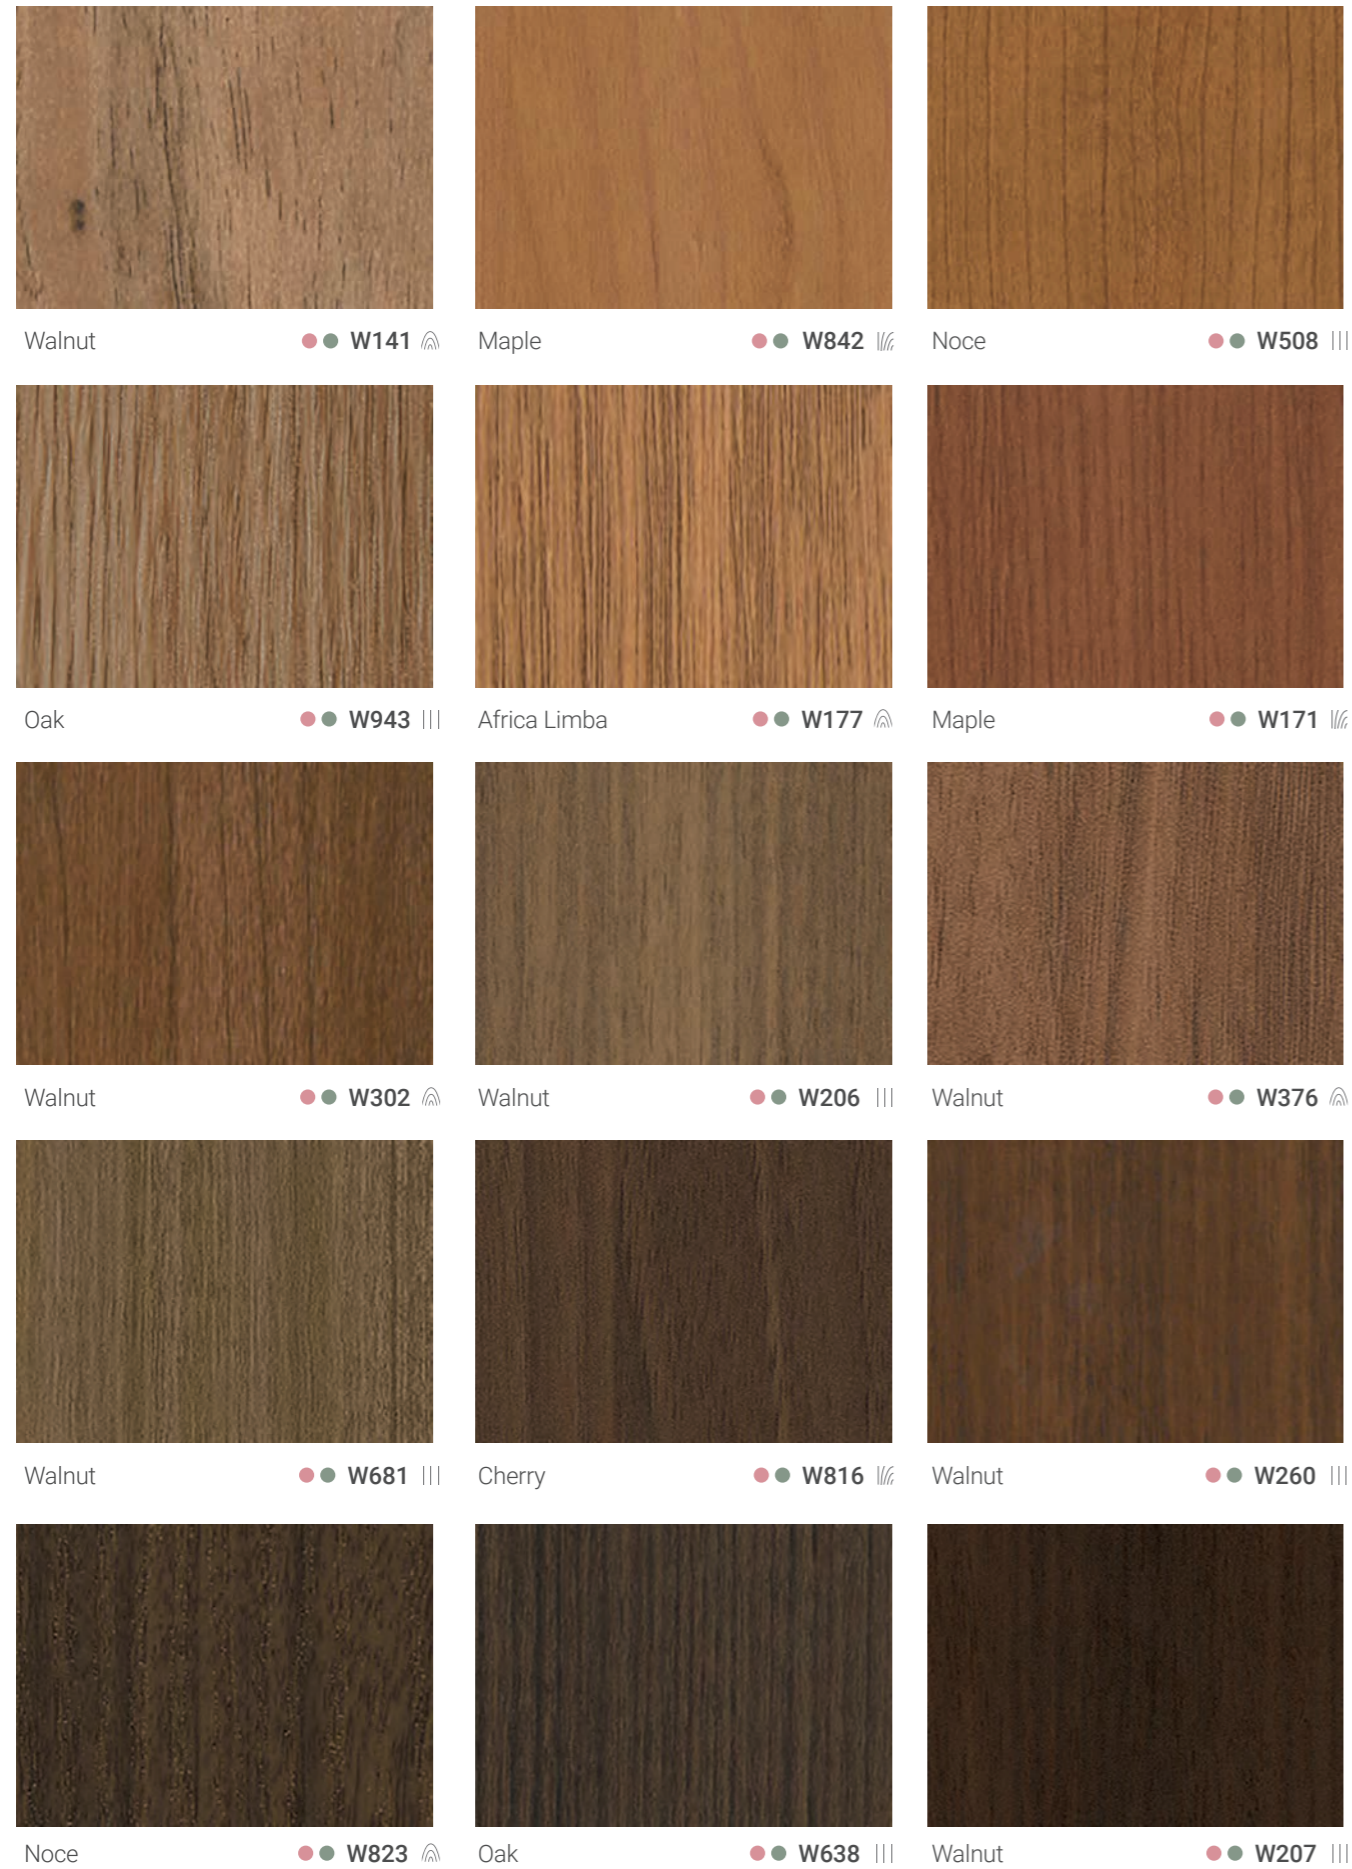

Standard Wood