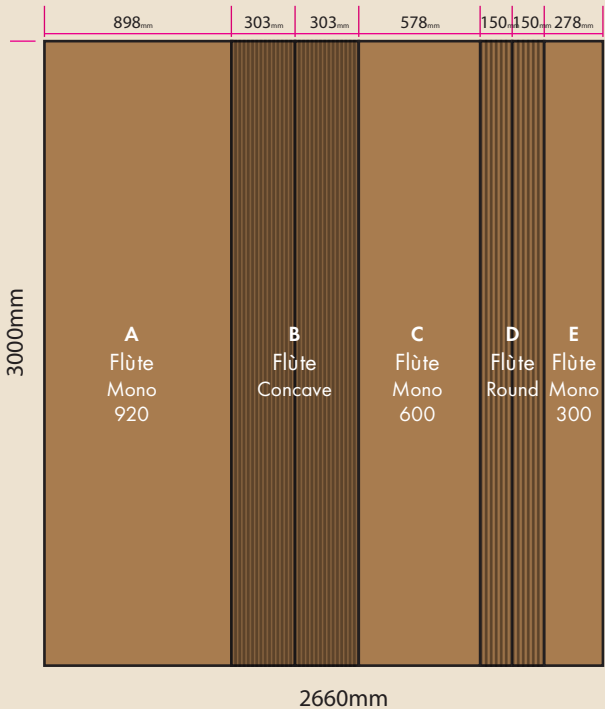

# FLÛTE CONCAVE

<b>Description :</b>	20mm Concave
<b>Dimension :</b>	303mm (W) x 3000mm (H)
<b>Thickness :</b>	8mm $\frac{1}{4}$
<b>Colours :</b>	Natural Oak   Dark Walnut

## FLÛTE MONO

<b>Description :</b>	Flat with Wood Texture
<b>Dimension :</b>	<b>920</b> = 898mm (W) x 3000mm (H) <b>600</b> = 578mm (W) x 3000mm (H) <b>300</b> = 278mm (W) x 3000mm (H)
<b>Thickness :</b>	8mm $\frac{1}{4}$
<b>Colours :</b>	Natural Oak   Dark Walnut

8mm

COLOUR: NATURAL OAK

---

COLOUR: **DARK WALNUT**

---

wallhub  
SINGAPORE | MALAYSIA

Example

## MODULAR DESIGN SYSTEM

Wall Size : 3000mm (H) x 2660mm (W)

**Combination of Flüte Panel = A+B+C+D+E**

Colour : Dark Walnut

Item	Surface	Size
Panel A	Mono	898mm
Panel B	Concave	303mm + 303mm
Panel C	Mono	578mm
Panel D	Round	150mm + 150mm
Panel E	Mono	278mm
Total Width		<b>2660mm</b>